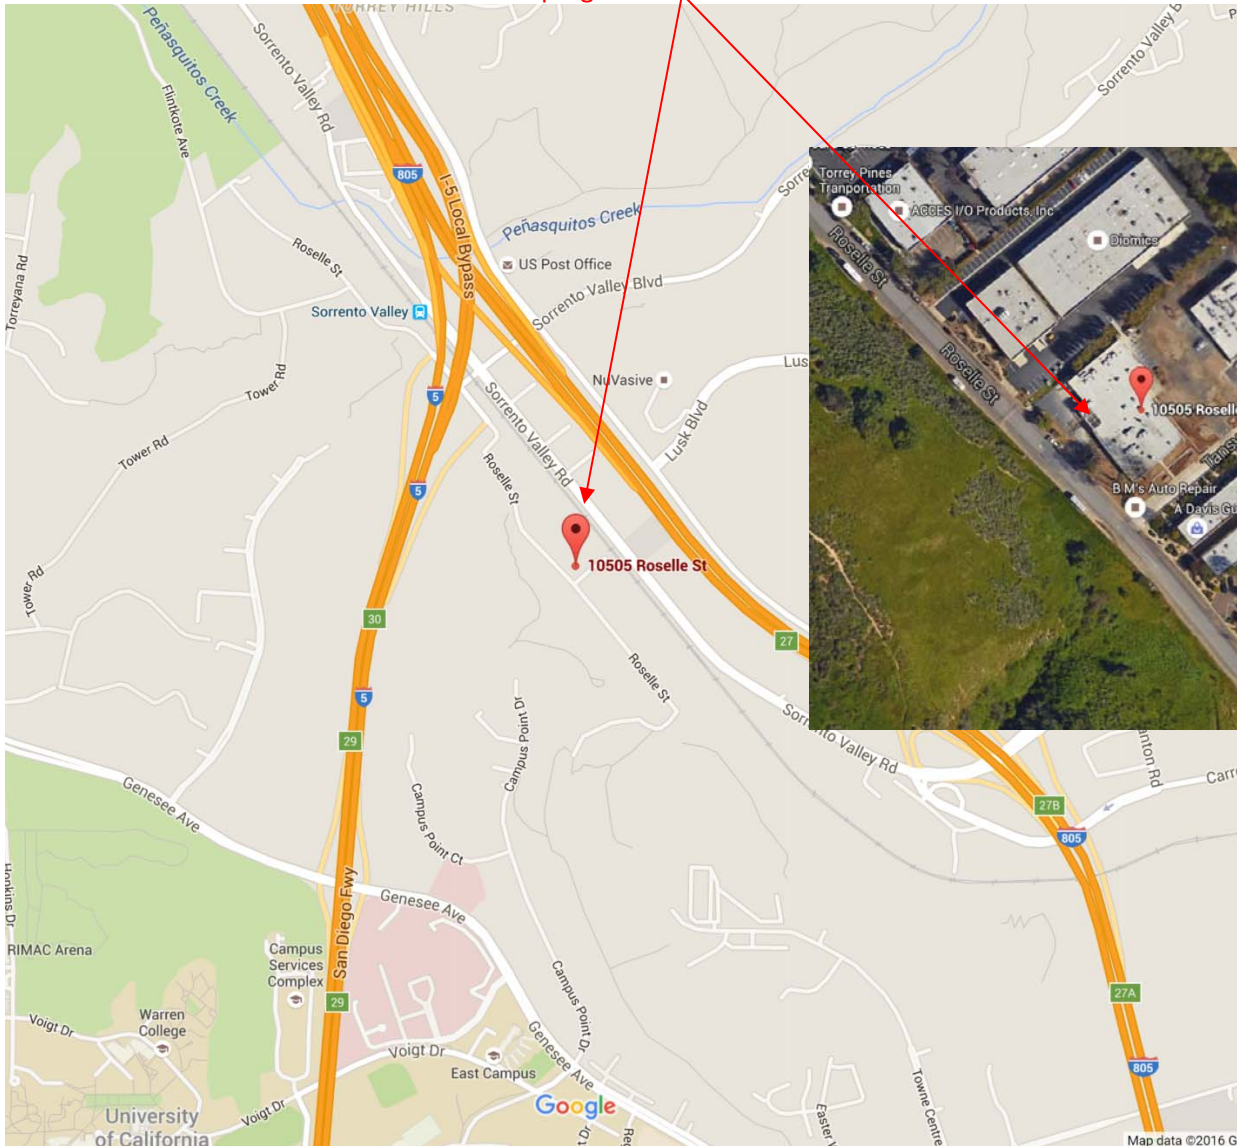

Torrey Pines Logic, Inc. office address:

**10505 Roselle Street
San Diego, CA 92121
Ph (858) 755-4549**

Directions from Downtown San Diego:

Take Interstate 5 (I-5) north to Roselle St Exit (from downtown SD about 13.6 miles). It is Exit 30 on I-5
Take a right on Roselle St. Go about .4 mi.
We are on the left side of the street with front door facing the street. Please ring the bell.

You want to end up right here

17 min (14.8 miles)

via I-5 N

16 min without traffic

Downtown

San Diego, CA

- > Get on I-5 N from 1st Ave
4 min (0.8 mi)
- > Follow I-5 N to Roselle St. Take exit 30 from I-5 N
13 min (13.6 mi)
- ➔ Turn right onto Roselle St
1 min (0.4 mi)
Destination will be on the left

10505 Roselle St

San Diego, CA 92121